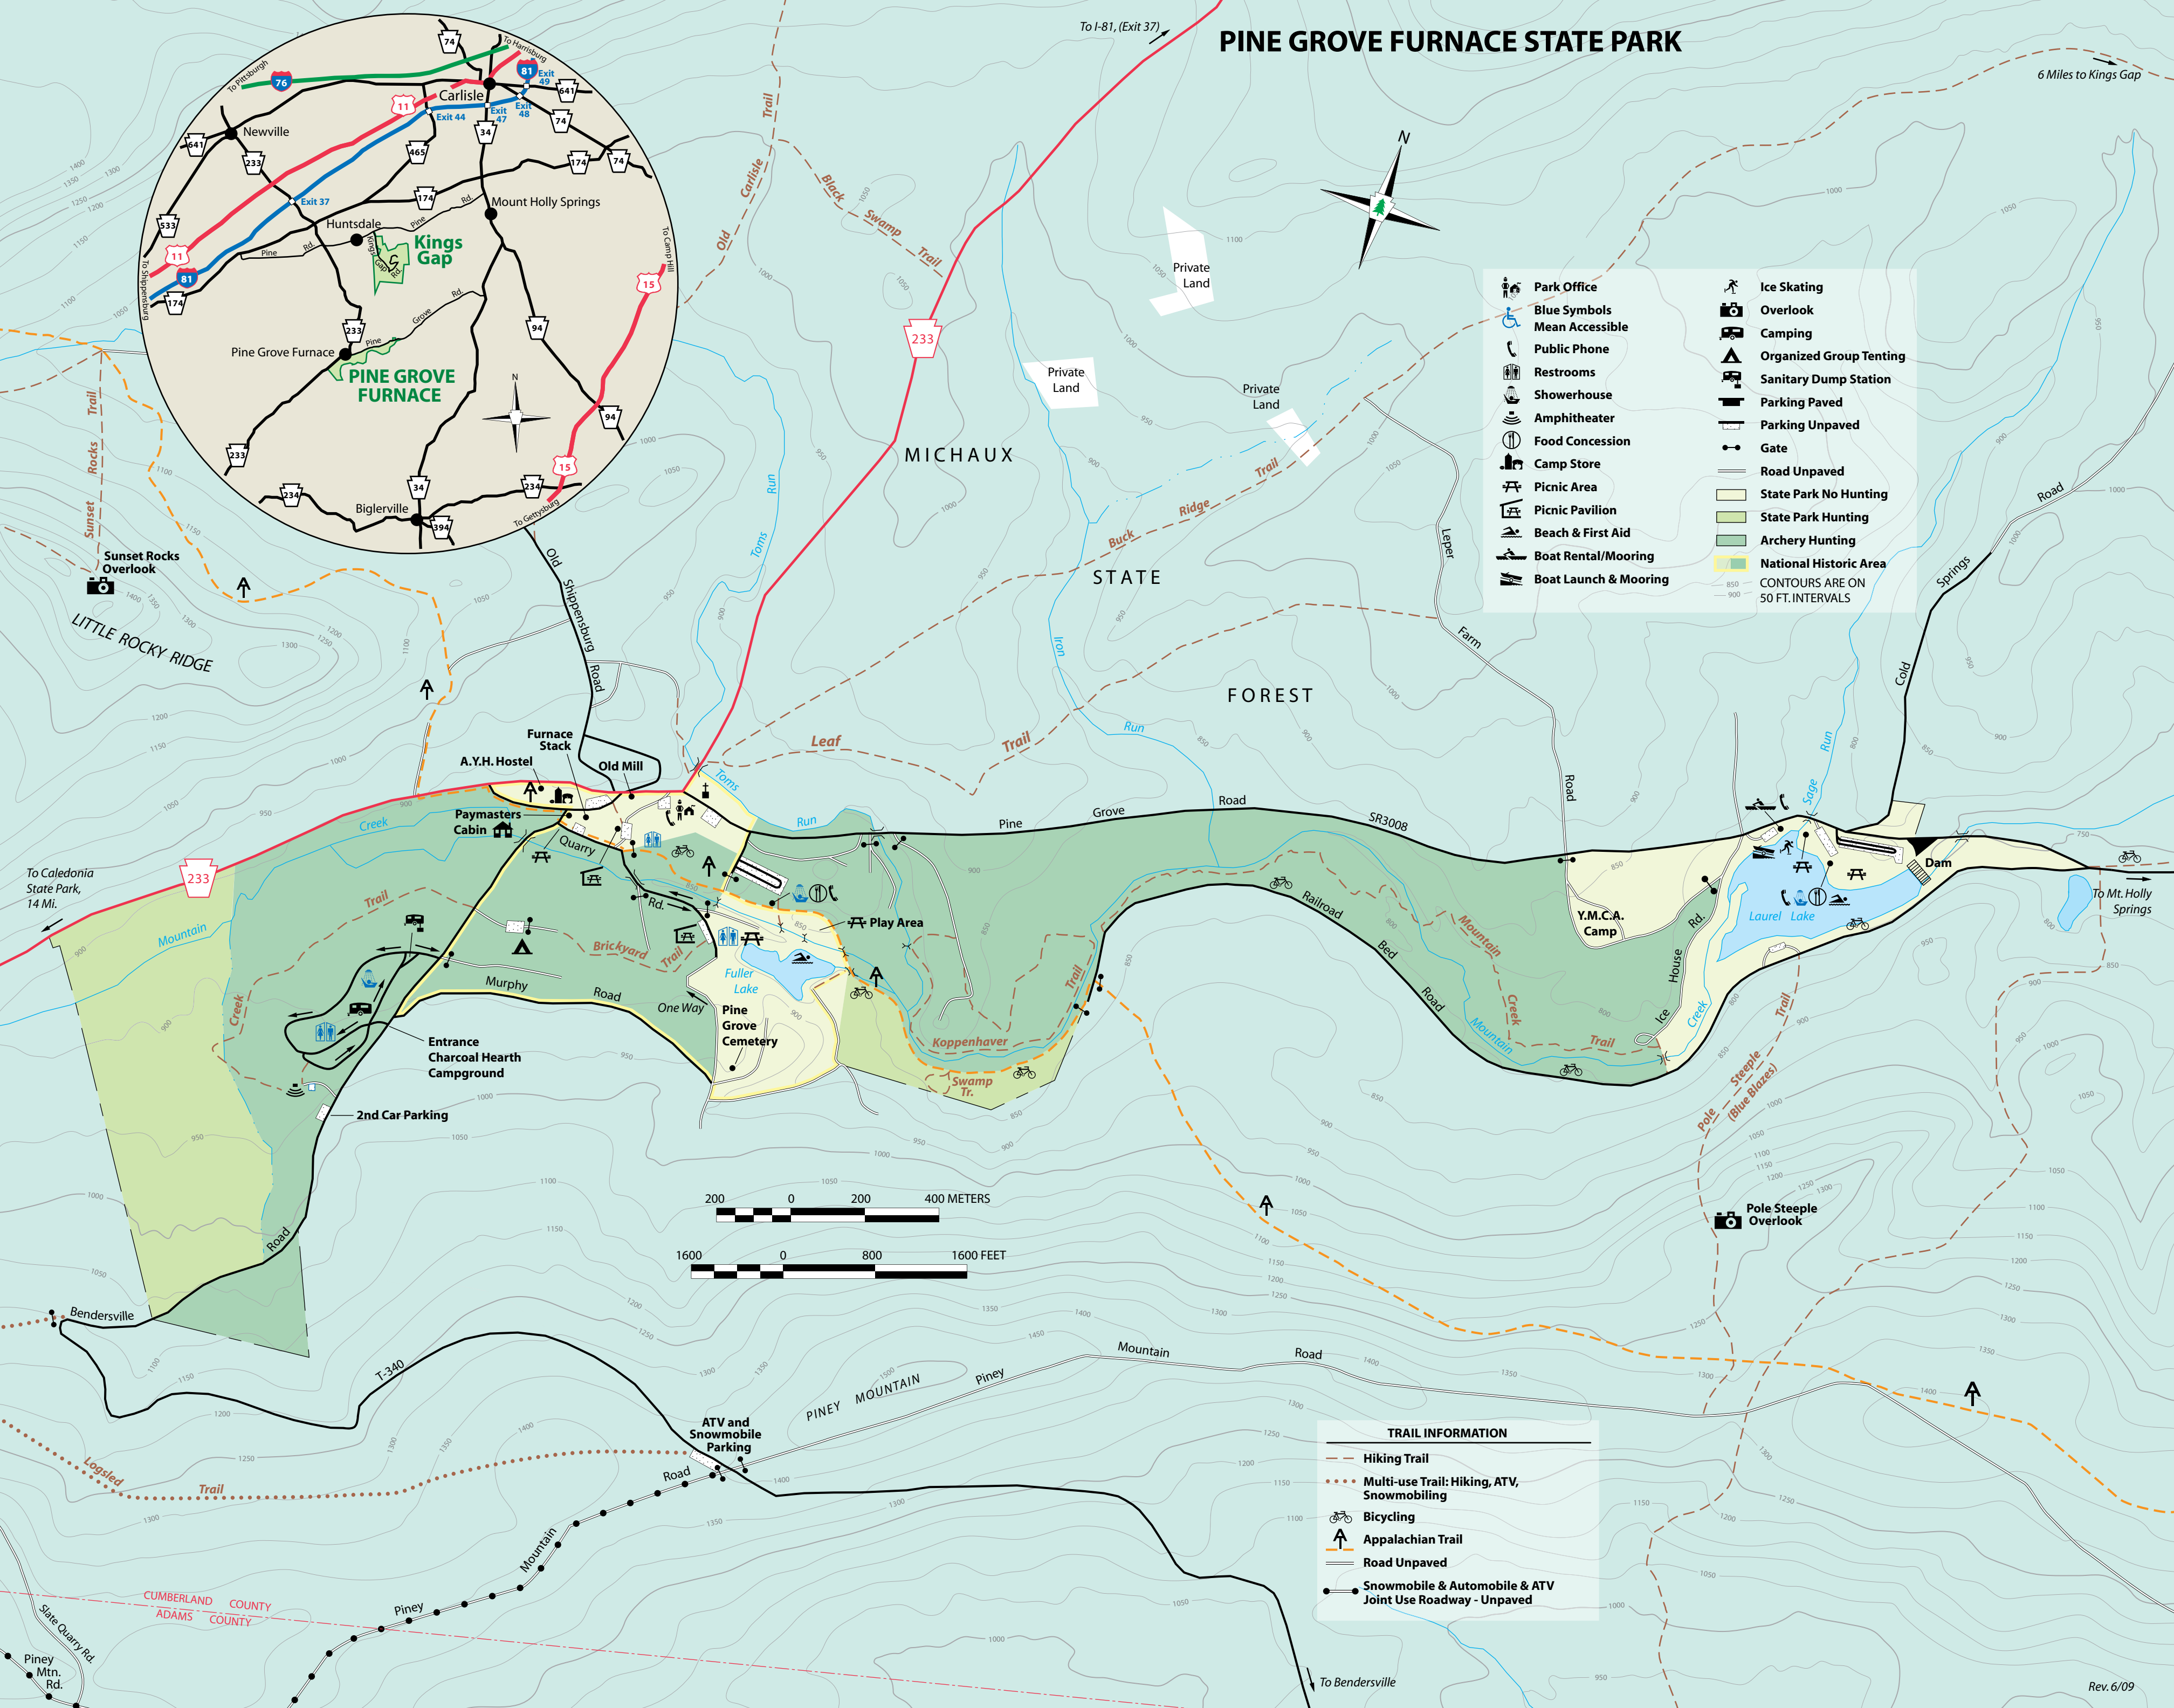

PINE GROVE FURNACE STATE PARK

- | | | | |
|--|-------------------------------------|--|---|
| | Park Office | | Ice Skating |
| | Blue Symbols Mean Accessible | | Overlook |
| | Public Phone | | Camping |
| | Restrooms | | Organized Group Tenting |
| | Showerhouse | | Sanitary Dump Station |
| | Amphitheater | | Parking Paved |
| | Food Concession | | Parking Unpaved |
| | Camp Store | | Gate |
| | Picnic Area | | Road Unpaved |
| | Picnic Pavilion | | State Park No Hunting |
| | Beach & First Aid | | State Park No Hunting |
| | Boat Rental/Mooring | | Archery Hunting |
| | Boat Launch & Mooring | | National Historic Area |
| | | | CONTOURS ARE ON 50 FT. INTERVALS |

- TRAIL INFORMATION**
- Hiking Trail**
 - Multi-use Trail: Hiking, ATV, Snowmobiling**
 - Bicycling**
 - Appalachian Trail**
 - Road Unpaved**
 - Snowmobile & Automobile & ATV Joint Use Roadway - Unpaved**